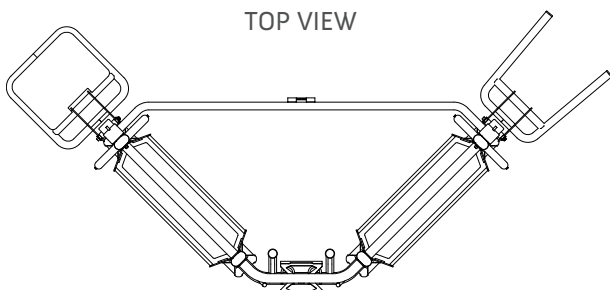

EDGE X1 PACKAGE

Model number	XLE-X1
Footprint	42.9" x 99.4" (109 cm x 252 cm)
Height	98.5" (250 cm) 129.0" with Optional Ball Targets
Minimum Recommended Live Area	10.5' x 10.5' Corner (3.2 m x 3.2 m Corner)
Warranty	10 year frame and welds/1 year parts/90 days misc.

Note: Accessories shown are not included; X-Lab is required to be bolted to a concrete sub-floor