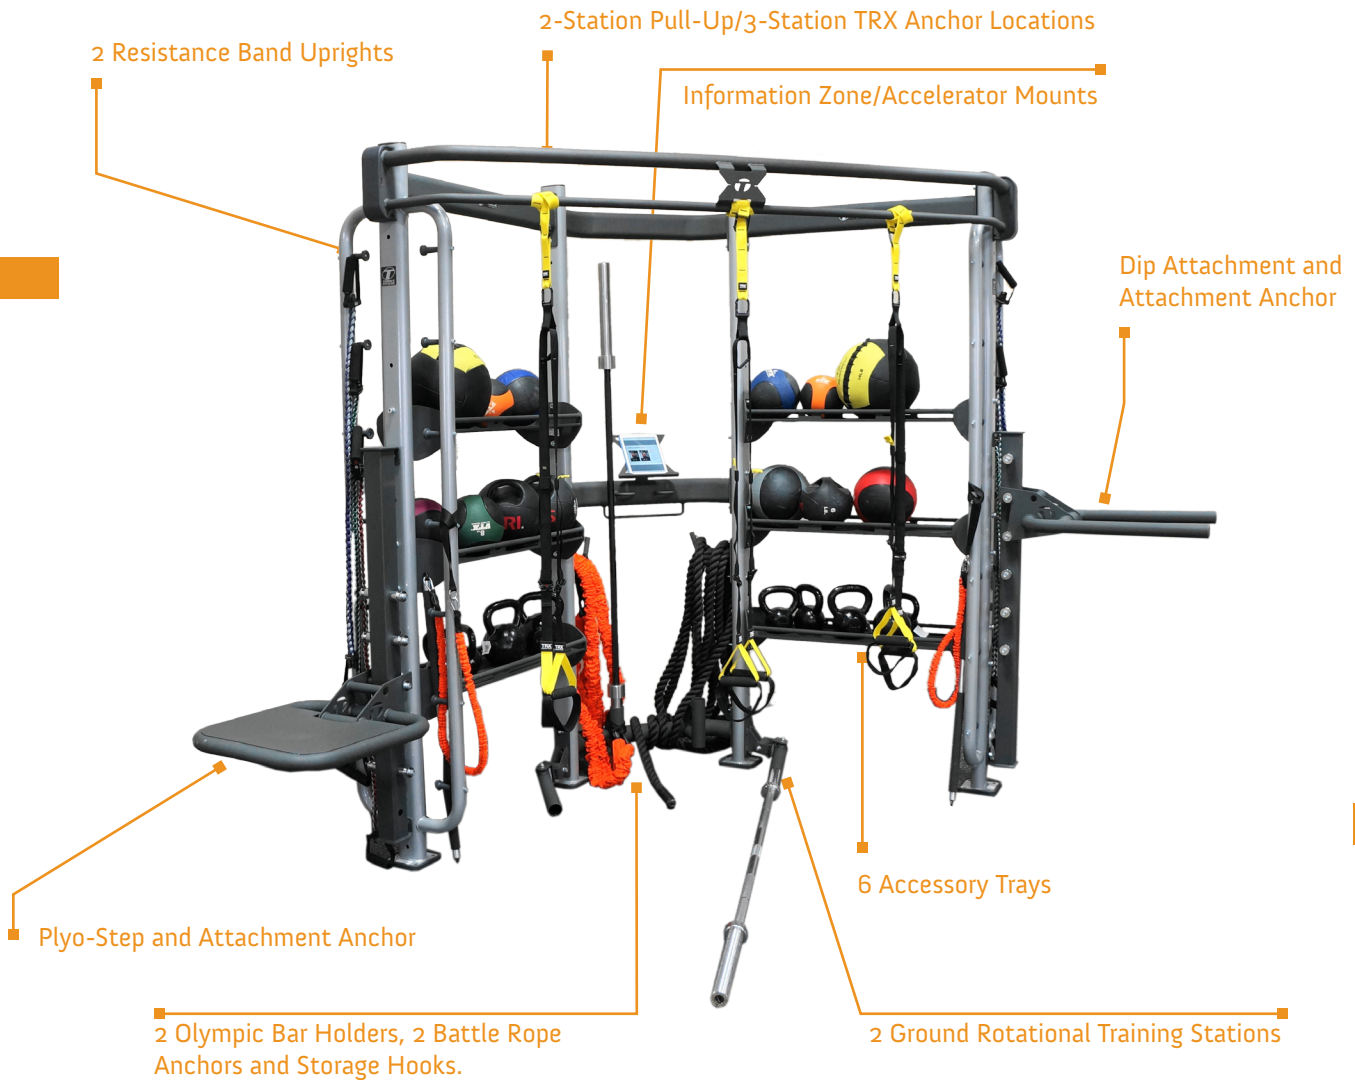

EDGE X1 PACKAGE

Model number	XLE-X1
Footprint	42.9" x 99.4" (109 cm x 252 cm)
Height	98.5" (250 cm) 129.0" with Optional Ball Targets
Minimum Recommended Live Area	10.5' x 10.5' Corner (3.2 m x 3.2 m Corner)
Warranty	10 year frame and welds/1 year parts/90 days misc.

Note: Accessories shown are not included; X-Lab is required to be bolted to a concrete sub-floor