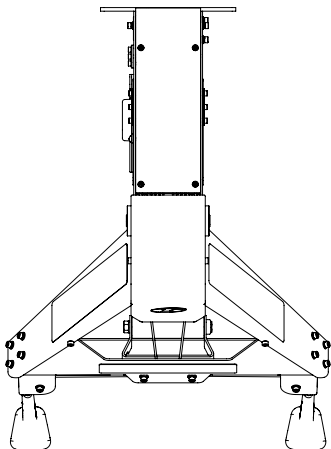

Powered by Torque's innovative
MagForce™ Resistance Technology

10 levels of progressive magnetic resistance

Intuitive Grip & Rip startup

Lever for ease of use when adjusting resistance

Includes performance monitor to track
workout metrics, time, heart rate and more
for an optimal workout experience

Model number	XRR-SKI
Dimensions (L x W x H)	24.5" x 21.0" x 39.1" (62.2 cm x 53.3 cm x 99.3 cm)
Weight	50 lbs (22.7 kg)
Compatibility	X-Rack, X-Siege, X-Create, Wall Mounting

TOP VIEW

NOTES:

- Console metrics include time, watts, calories, distance, stroke rate, 500m split, calories per hour, heart rate (with compatible device), and summary info.
- Mountable in multiple ways to most Torque and other manufacturers strength systems.
- Some mounting locations require additional bracket options or hardware
- Consult with Torque sales regarding compatibility or hardware requirements
- Wall mount bracket shown above not included
- Patent Pending