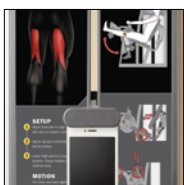

## FEATURES

**1. Range Limiting Devices (RLD):** RLD always matches the resistance profile to the user regardless of range of motion selected, so work out safely and effectively, reducing chance of injury.

**2. Greater Comfort and Stability:** Back pad is adjustable and angled to relieve hamstring tension.

**3. Twist Select:** incremental weight system Adjust your weight quickly and simply in 5 pound increments.

## USER AMENITIES

**4. Placards:** Review proper set-up, movement and muscles trained. QR codes provide access to step-by-step videos demonstrating correct form and multiple exercise options.

**5. Smartphone/tablet holder:** Your mobile device is safe and secure with our adjustable clip, designed for all smartphones and tablets. Simply clip in and go.