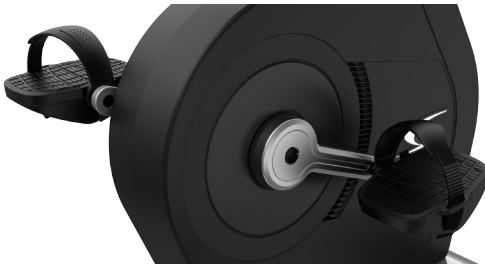

R Series

R Series Recumbent Bike

The R Series Recumbent Bike combines an intuitive exerciser experience, results-driven design and an inviting modern aesthetic. It is an effective cardio solution for any exerciser.

Wraparound seat adjustment for quick and easy positioning.

Easily adjustable pedal straps.

FACILITY MANAGEMENT

Easily connect to the LFconnect.com for detailed equipment use information, exerciser insights and preventive maintenance alerts. Connection also enables LFconnect Protect remote equipment monitoring, which allows our knowledgeable technicians to alert you in the rare case of a problem, often before you know one exists.

SPECIFICATIONS

Product Name	R Series Recumbent
Dimensions (L x W x H)	66" x 26.5" x 45.2" (167 x 67.3 x 115 cm)
Power Range	20-900+ Watts
Resistance Levels	25
Drive Type	Generator drive system with 8-ribbed poly-V belt for smooth, quiet operation with low maintenance
Max User Weight	400 lbs (181 kg)
Power	Self Powered 12V (50L console only) Auto Start: Brings power to console when user begins pedaling The base is configured for both 120V/15A/60Hz and 230V/10A/50Hz
Entertainment Options	MYE and attachable TV option for 50L console
Heart Rate Monitoring	Contact grips on handlebars
Compliance	TUV CUE certificate to IEC60335-1; CSA C22.2-60335-1, EN ISO 20957-1, EN ISO 20957-5 (bikes), FCC Class B (domestic), CE General Product Safety, Low Voltage, EMC and RoHS Directives, ASTM
Color	Platinum Sparkle
Warranty	Mechanical/electrical: 2 years Labor: 1 year Cosmetics: 6 months