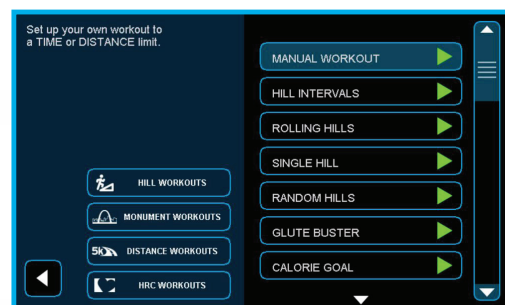

ENVISION 9 TOUCHSCREEN CONSOLE

TRUE'S **Envision 9 Touchscreen Console** provides a vivid 9" touchscreen and intuitive design that allows users to enhance their workout with more programs.

CONTEMPORARY + INTUITIVE DESIGN

PRE-PROGRAMMED WORKOUT PROGRAMS

Exercisers can choose from a variety of built-in workout programs to meet their fitness and training goals, including TRUE'S Cardio 360™, HRC Cruise Control and monument workouts.