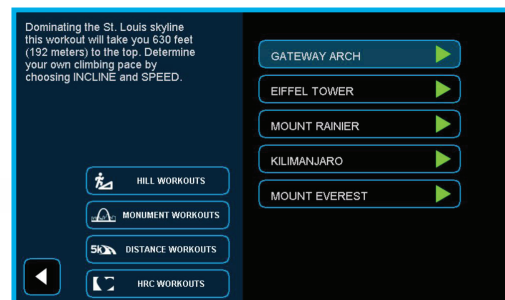

ENVISION 9 TOUCHSCREEN CONSOLE

TRUE'S **Envision 9 Touchscreen Console** provides a vivid 9" touchscreen and intuitive design that allows users to enhance their workout with more programs.

CONTEMPORARY + INTUITIVE DESIGN

PRE-PROGRAMMED WORKOUT PROGRAMS

Exercisers can choose from a variety of built-in workout programs to meet their fitness and training goals, including TRUE'S Cardio 360™, HRC Cruise Control and monument workouts.