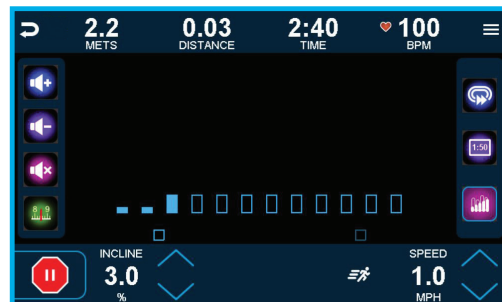

ENVISION 9 TOUCHSCREEN CONSOLE

TRUE'S **Envision 9 Touchscreen Console** provides a vivid 9" touchscreen and intuitive design that allows users to enhance their workout with more programs.

CONTEMPORARY + INTUITIVE DESIGN