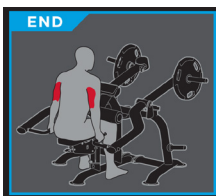

USER AMENITIES

- (2) Weight Storage Posts
- Height Adjustment Guide
- [Instruction Placard](#) illustrates proper START and END positions