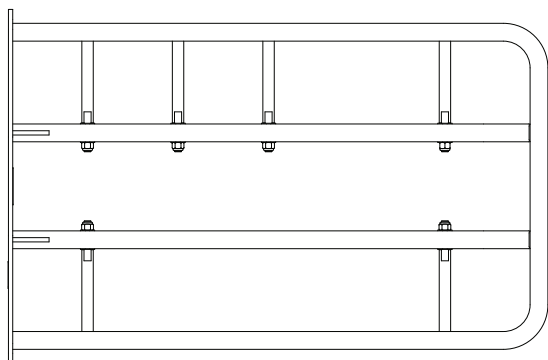

Provides storage for stability balls, exercise mats and hanging accessories. Adjustable pegs accommodate mats holes from x to y wide. Attaches to the side of X-Create and X-Rack uprights.

Model number	XCREATE-BHSE
Dimensions	29.8" x 19.6 x 5.8" (76 cm x 50 cm x 15 cm)
Weight	18.9 lb (8.6 kg)
Compatibility	X-Create and X-Rack uprights
Warranty	10 year frame and welds/1 year parts/90 days misc.

TOP VIEW

NOTE

- MOUNTS TO X-CREATE UPRIGHTS