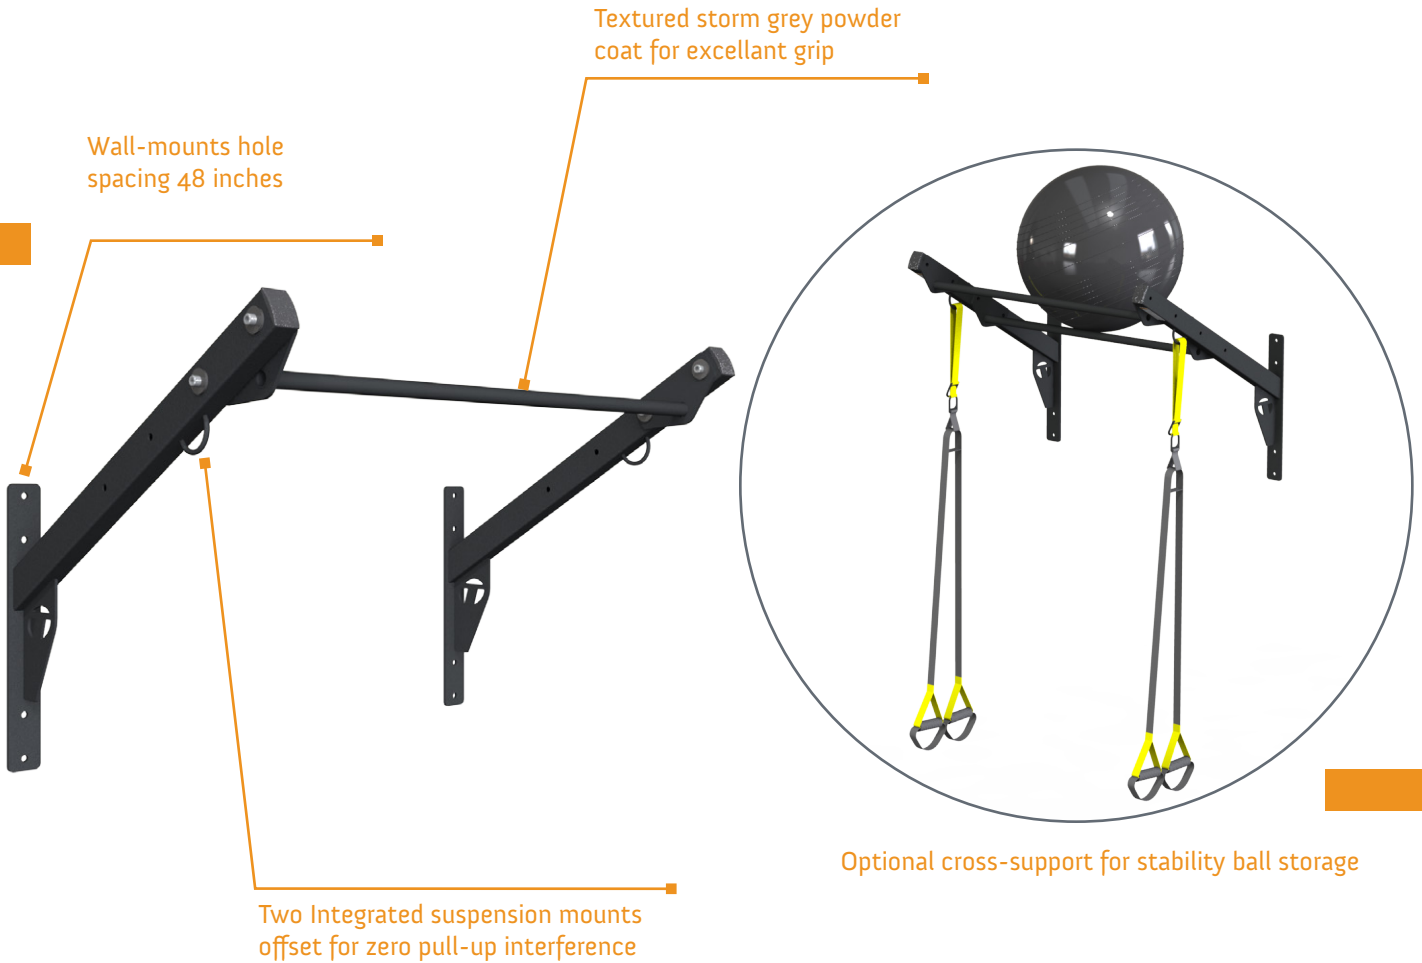

X-SERIES 4 FOOT WALL-MOUNT PULL-UP

Model number	XWMPU-4
Footprint (L x W x H)	50.8" x 34.1" x 35" (129 cm x 87 cm x 88 cm)
Minimum Required Live Area (For TRX Training)	4.5' x 11' (1.4 m x 3.4 m)
Warranty	10 year frame and welds/1 year parts and finish

TOP VIEW

Note: Must be anchored securely to a wall. Different wall materials require different types of fasteners. Mounting hardware is not included.

System can be expanded for additional users.