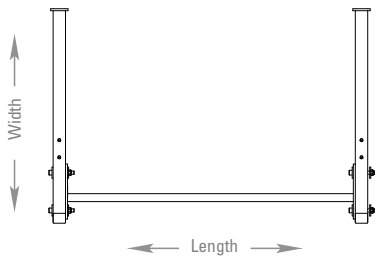

X-SERIES 4 FOOT WALL-MOUNT PULL-UP

Model number	XWMPU-4
Footprint (L x W x H)	50.8" x 34.1" x 35" (129 cm x 87 cm x 88 cm)
Minimum Required Live Area (For TRX Training)	4.5' x 11' (1.4 m x 3.4 m)
Warranty	10 year frame and welds/1 year parts and finish

TOP VIEW

Note: Must be anchored securely to a wall. Different wall materials require different types of fasteners. Mounting hardware is not included.

System can be expanded for additional users.