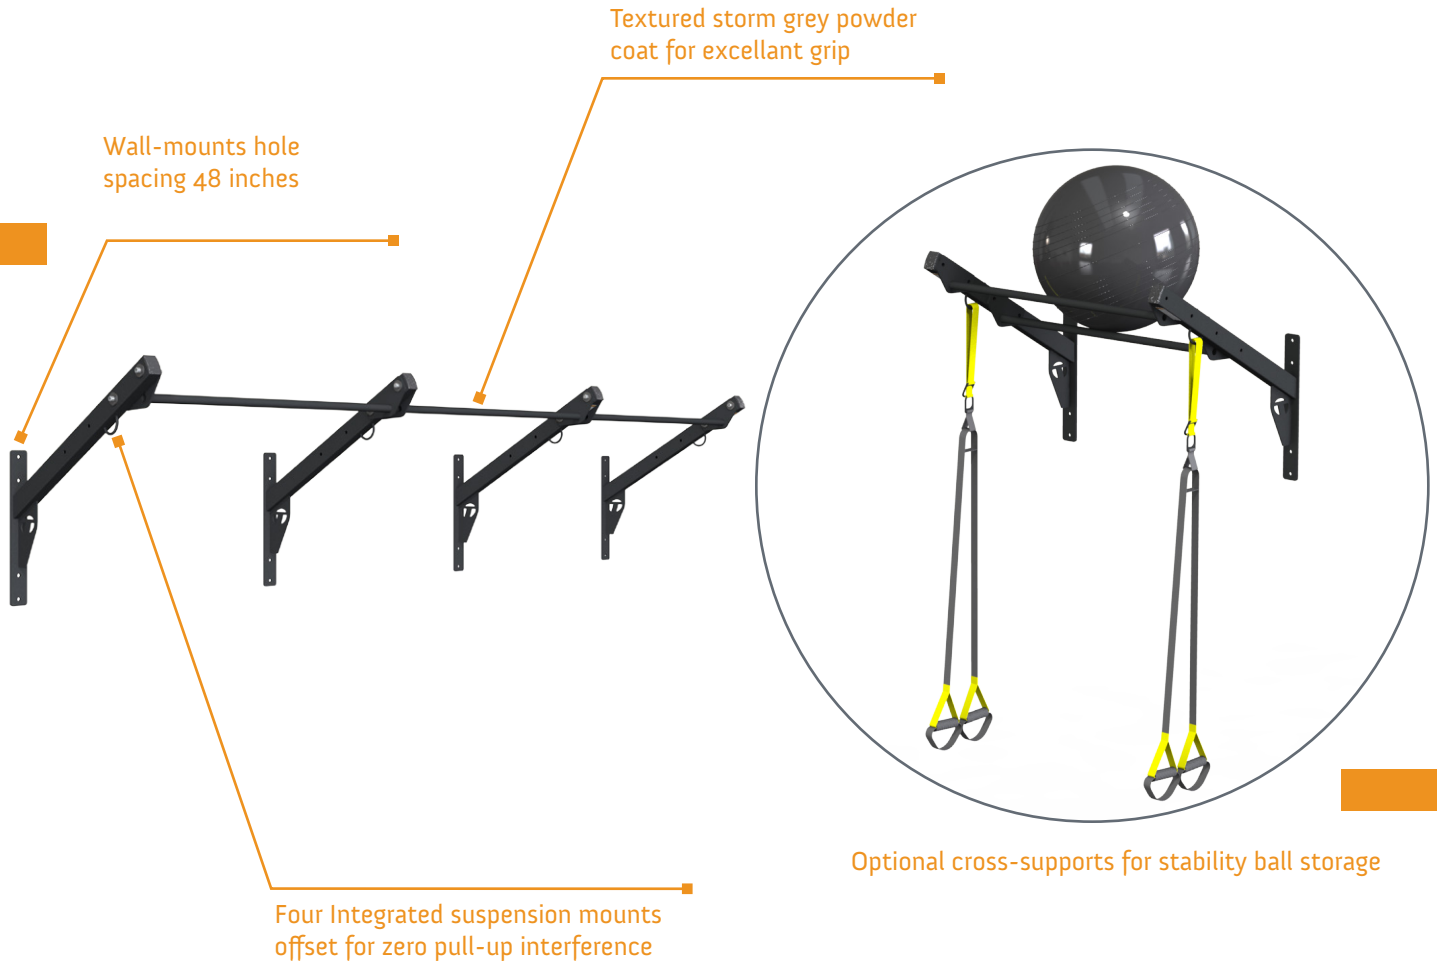

X-SERIES 12 FOOT WALL-MOUNT PULL-UP

Model number	XWMPU-12
Footprint (L x W x H)	146.7" x 34.1" x 35" (373 cm x 87 cm x 88 cm)
Minimum Required Live Area (For TRX Training)	12.6' x 11' (3.8 m x 3.4 m)
Warranty	10 year frame and welds/1 year parts and finish

TOP VIEW

Note: Must be anchored securely to a wall. Different wall materials require different types of fasteners. Mounting hardware is not included.

System can be expanded for additional users.