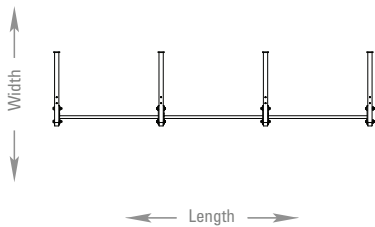

X-SERIES 12 FOOT WALL-MOUNT PULL-UP

Model number	XWMPU-12
Footprint (L x W x H)	146.7" x 34.1" x 35" (373 cm x 87 cm x 88 cm)
Minimum Required Live Area (For TRX Training)	12.6' x 11' (3.8 m x 3.4 m)
Warranty	10 year frame and welds/1 year parts and finish

TOP VIEW

Note: Must be anchored securely to a wall. Different wall materials require different types of fasteners. Mounting hardware is not included.

System can be expanded for additional users.